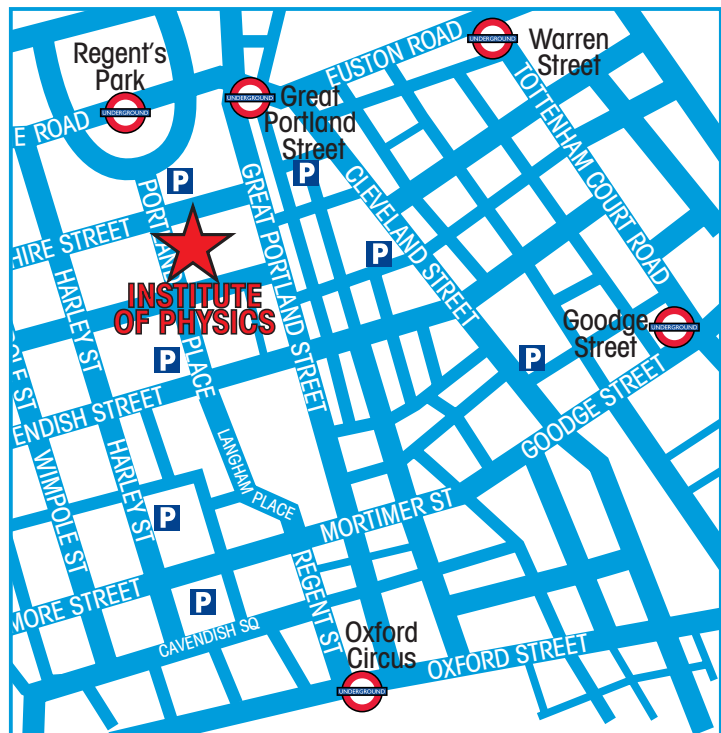

The 12th national conference

Diabetes 2010

in association with

Institute of Physics, London, W1
6th & 7th July 2010

How to get to the venue

Institute of Physics,
76 Portland Place,
London W1B 1NT
Tel: 0207 470 4884

The Institute of Physics is located in Portland Place in the heart of London, 10 minutes away from five tube stations – Regent's Park, Great Portland Street, Warren Street, Goodge Street and Oxford Circus.

The Institute of Physics is within easy reach of Heathrow and Gatwick airports. With such easy access by rail, tube and road, you will arrive for the conference in good time, ready for the day you have planned.

Accommodation details

Grange Hotels are offering a special rate for delegates attending *Diabetes 2010*. To make a reservation please contact Grange Hotels central reservations quoting: 'MA Healthcare'.

GRANGE HOTELS Telephone number: 0207 233 7888 Fax number: 0207 630 9897 Email: reservations@grangehotels.com

Expotel can provide a complimentary hotel booking service for delegates attending *Diabetes 2010*.

To enquire about making a reservation or to get details of other hotels contact Expotel on the number below, choose the 'hotel' option and quote MA Healthcare/Diabetes 2010

EXPOTEL Telephone number: 0845 054 8470 Email: events@expotel.com

MA Healthcare Ltd, St. Jude's Church, Dulwich Road, London SE24 0PB
Tel: 020 7501 6762 Fax: 020 7733 8174 Website: www.mahealthcareevents.co.uk