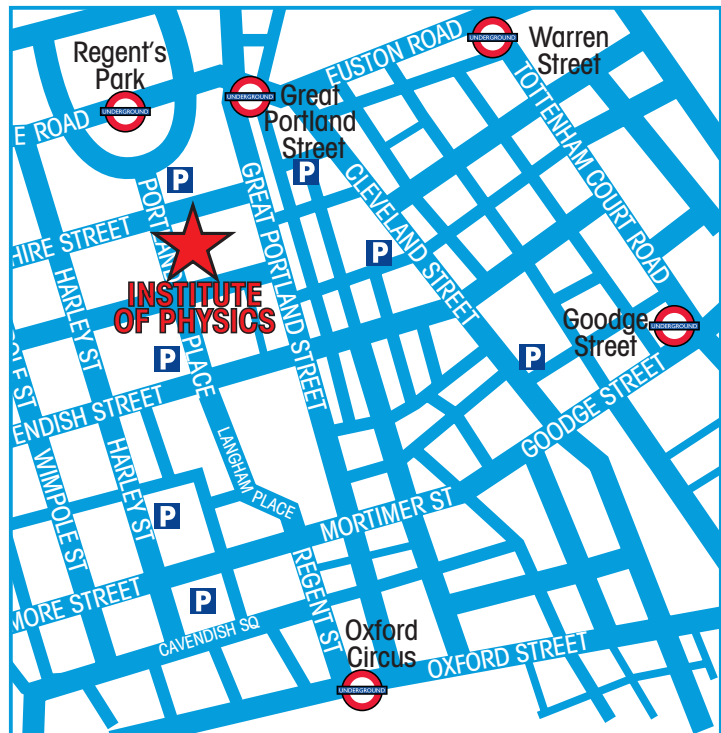

3rd national conference

Child and adolescent addictions:

risks, consequences, treatments and management

in association with

Institute of Physics, London, W1
25th & 26th March 2010

How to get to the venue

Institute of Physics,
76 Portland Place,
London W1B 1NT
Tel: 0207 470 4884

The Institute of Physics is located in Portland Place in the heart of London, 10 minutes away from five tube stations – Regent's Park, Great Portland Street, Warren Street, Goodge Street and Oxford Circus.

The Institute of Physics is within easy reach of Heathrow and Gatwick airports. With such easy access by rail, tube and road, you will arrive for the conference in good time, ready for the day you have planned.

Accommodation details

Grange Hotels are offering a special rate for delegates attending *Child and adolescent addictions*. To make a reservation please contact Grange Hotels central reservations quoting: 'MA Healthcare'.

GRANGE HOTELS Telephone number: 0207 233 7888 Fax number: 0207 630 9897 Email: reservations@grangehotels.com

Expotel can provide a complimentary hotel booking service for delegates attending *Child and adolescent addictions*.

To enquire about making a reservation or to get details of other hotels contact Expotel on the number below, choose the 'hotel' option and quote MA Healthcare/Child and adolescent addictions

EXPOTEL Telephone number: 0845 054 8470 Email: events@expotel.com

MA Healthcare Ltd, St. Jude's Church, Dulwich Road, London SE24 0PB

Tel: 020 7501 6762 Fax: 020 7733 8174 Website: www.mahealthcareevents.co.uk