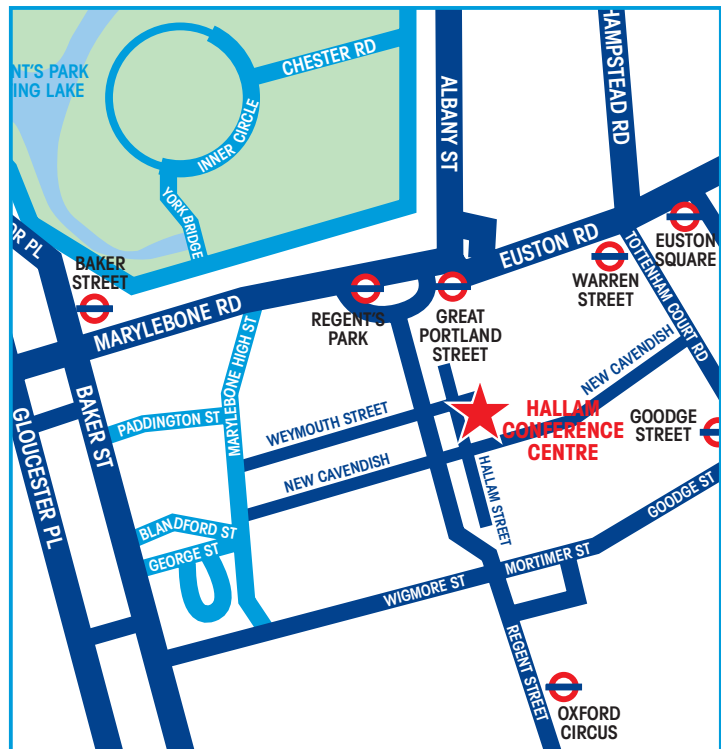

## How to get to the venue

Hallam Conference Centre,  
44 Hallam Street, London W1W 6JJ  
Tel: 020 7706 7700

The Hallam is a 3 minute walk from Great Portland Street Underground Station: On leaving the station double back on yourself and walk along Great Portland Street until you come to the Villandry Restaurant. Use the zebra crossing to cross the road and walk up Weymouth Street, directly opposite the Villandry with Hallam Street on the left and the Conference Centre 100 metres on the left.

The Hallam is 6 minutes from Oxford Circus Underground Station: Walk North on Regent Street for 500 metres past the BBC Corporation House on your right and turn right into New Cavendish Street. Hallam Street is the next turn left and the Hallam Conference Centre is 50 metres on your right hand side. Alternatively when you leave Oxford Circus Underground Station walking North on Regent Street, New Cavendish Street is the 7th turn on the right which you turn into and Hallam Street is next on your left.